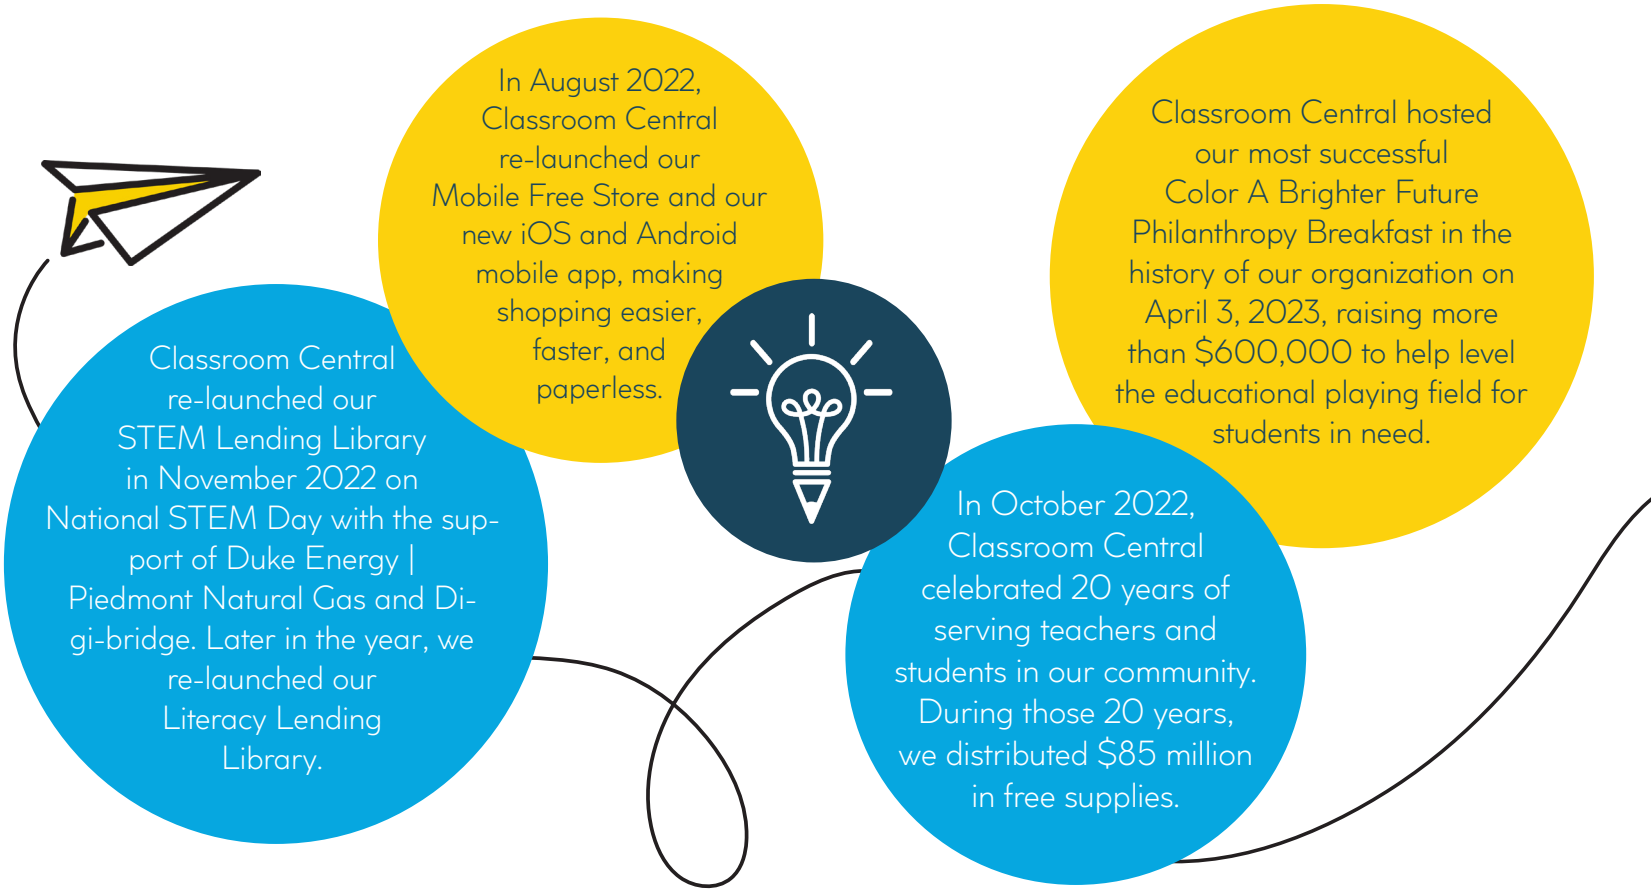

MOMENTS OF MOMENTUM